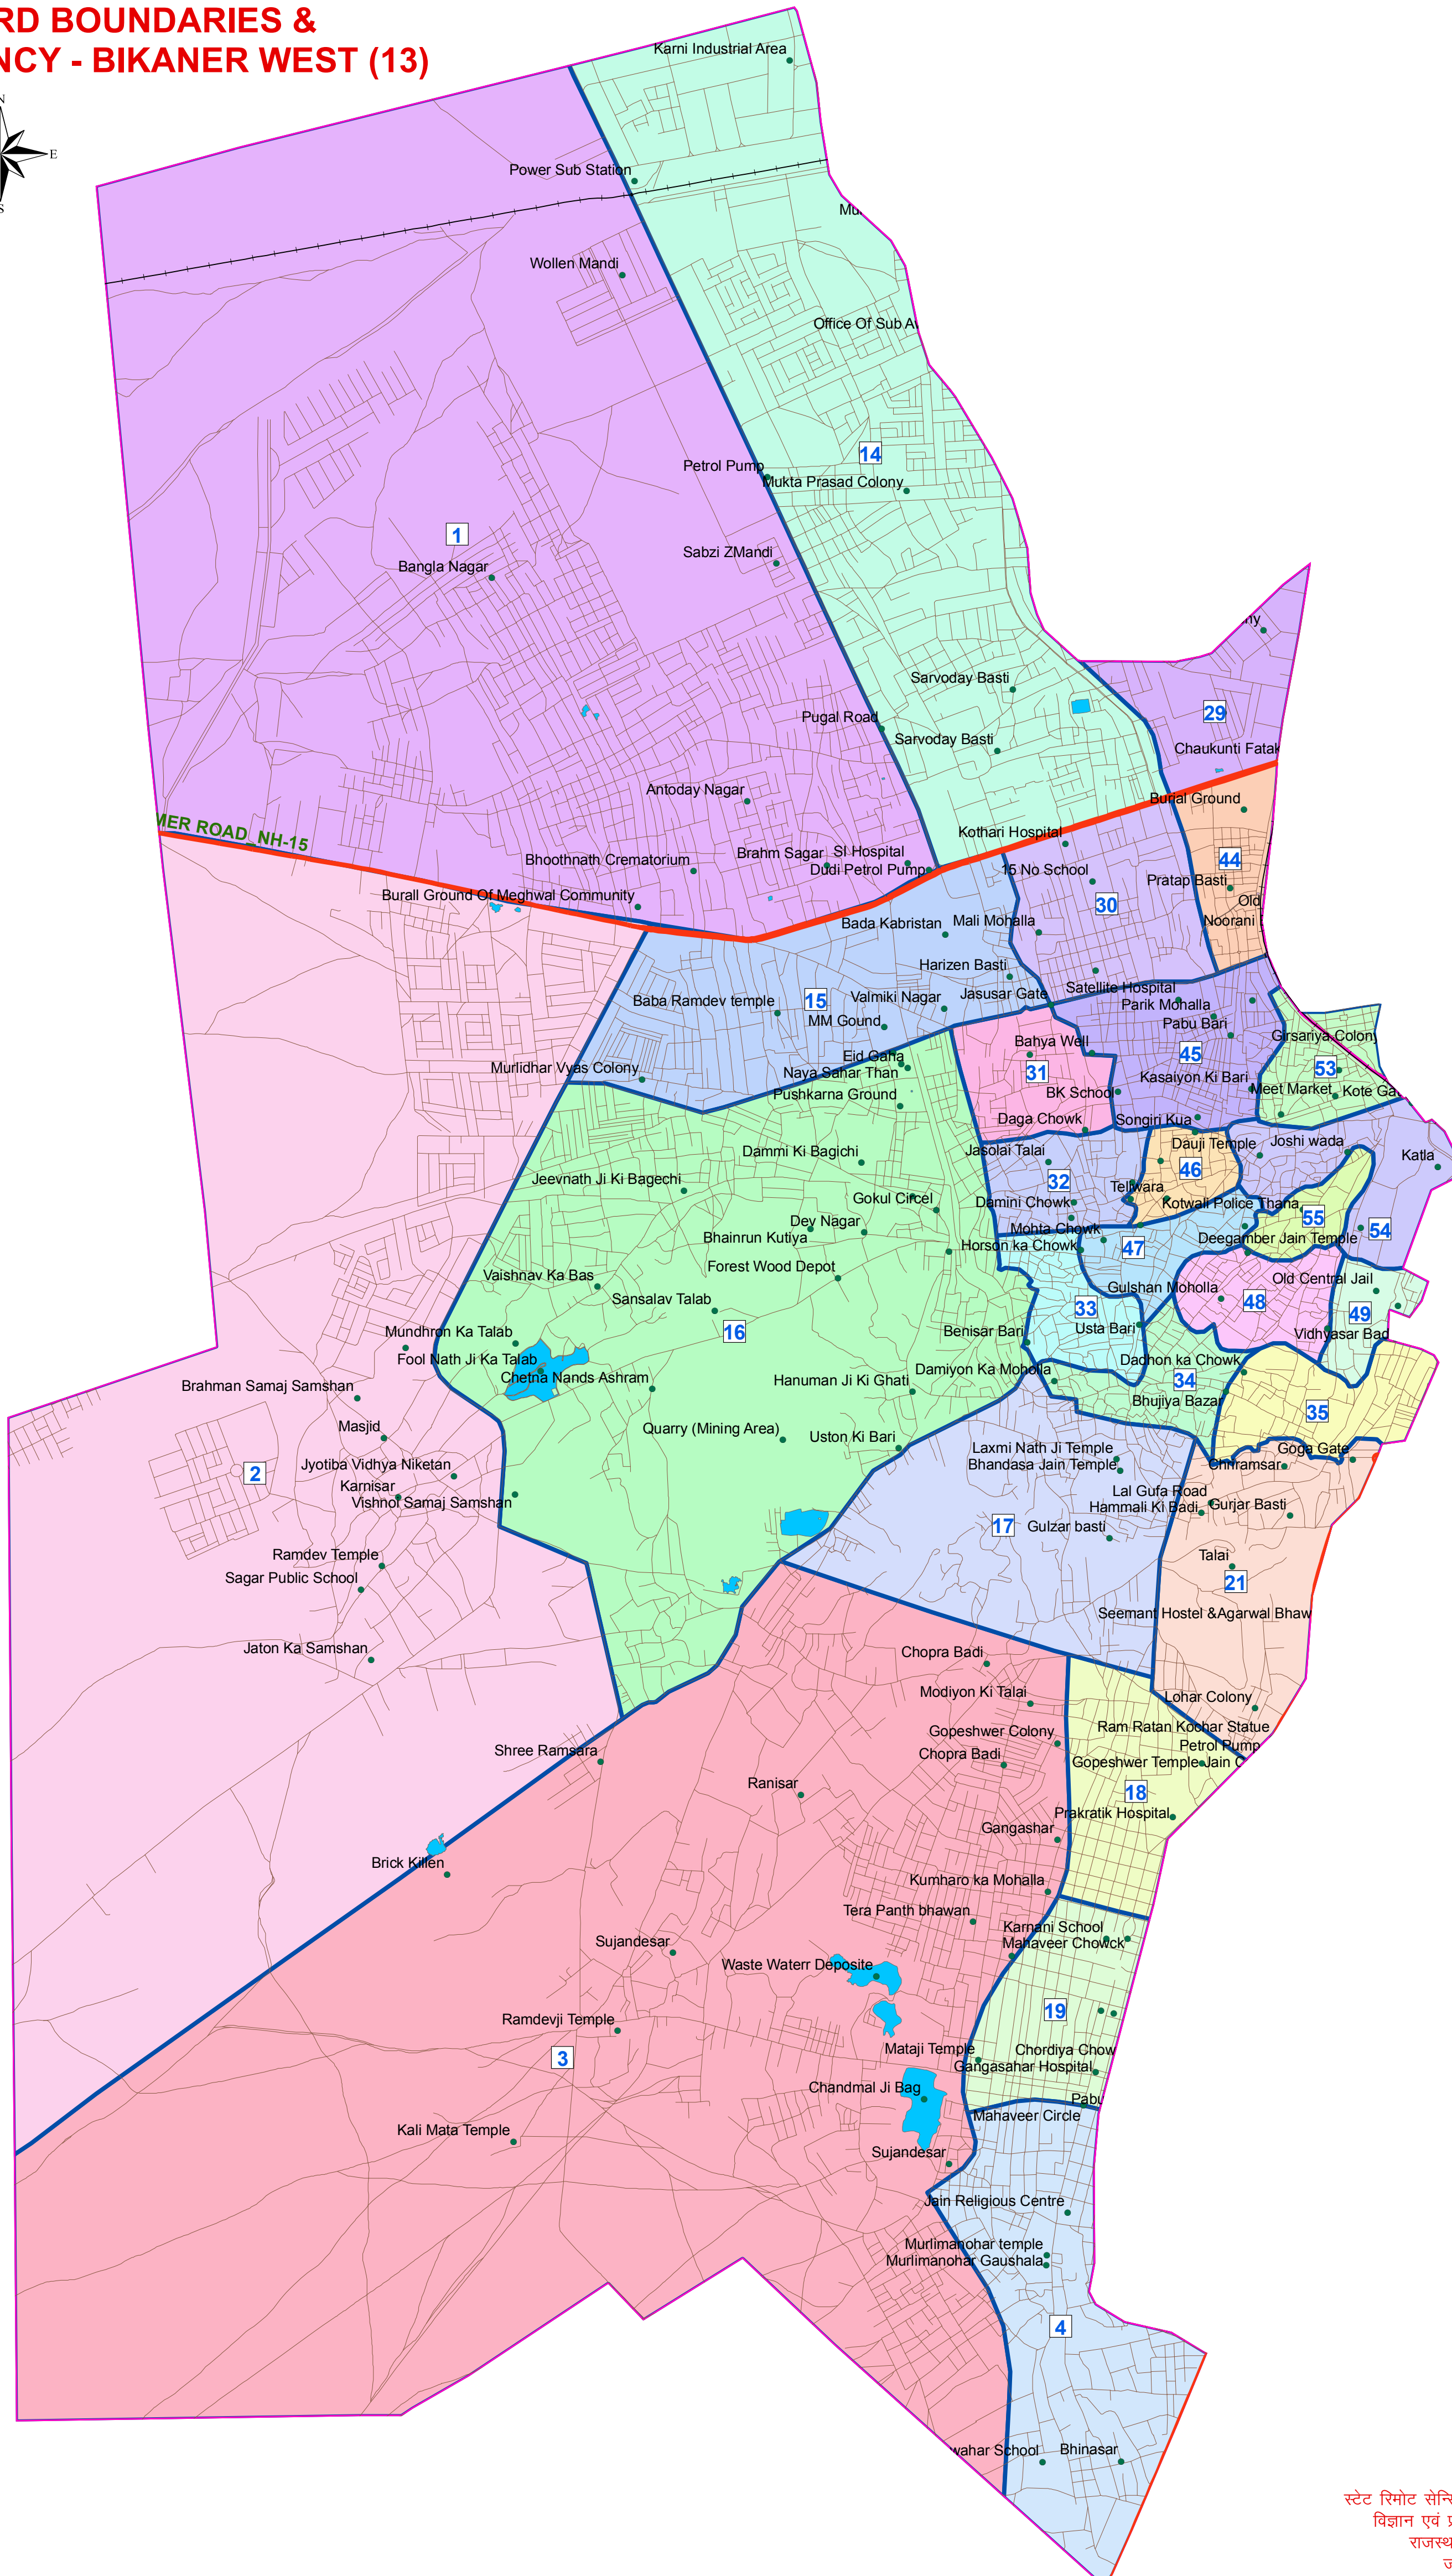

MAP SHOWING WARD BOUNDARIES & ASSEMBLY CONSTITUENCY - BIKANER WEST (13)

Legend

- IMPORTANT LOCATIONS
- RAILWAY LINE
- ROADS
- HIGHWAY
- Canal
- Dam/Barrage
- Lakes
- Pond
- AC BOUNDARY
- WARD BOUNDARY